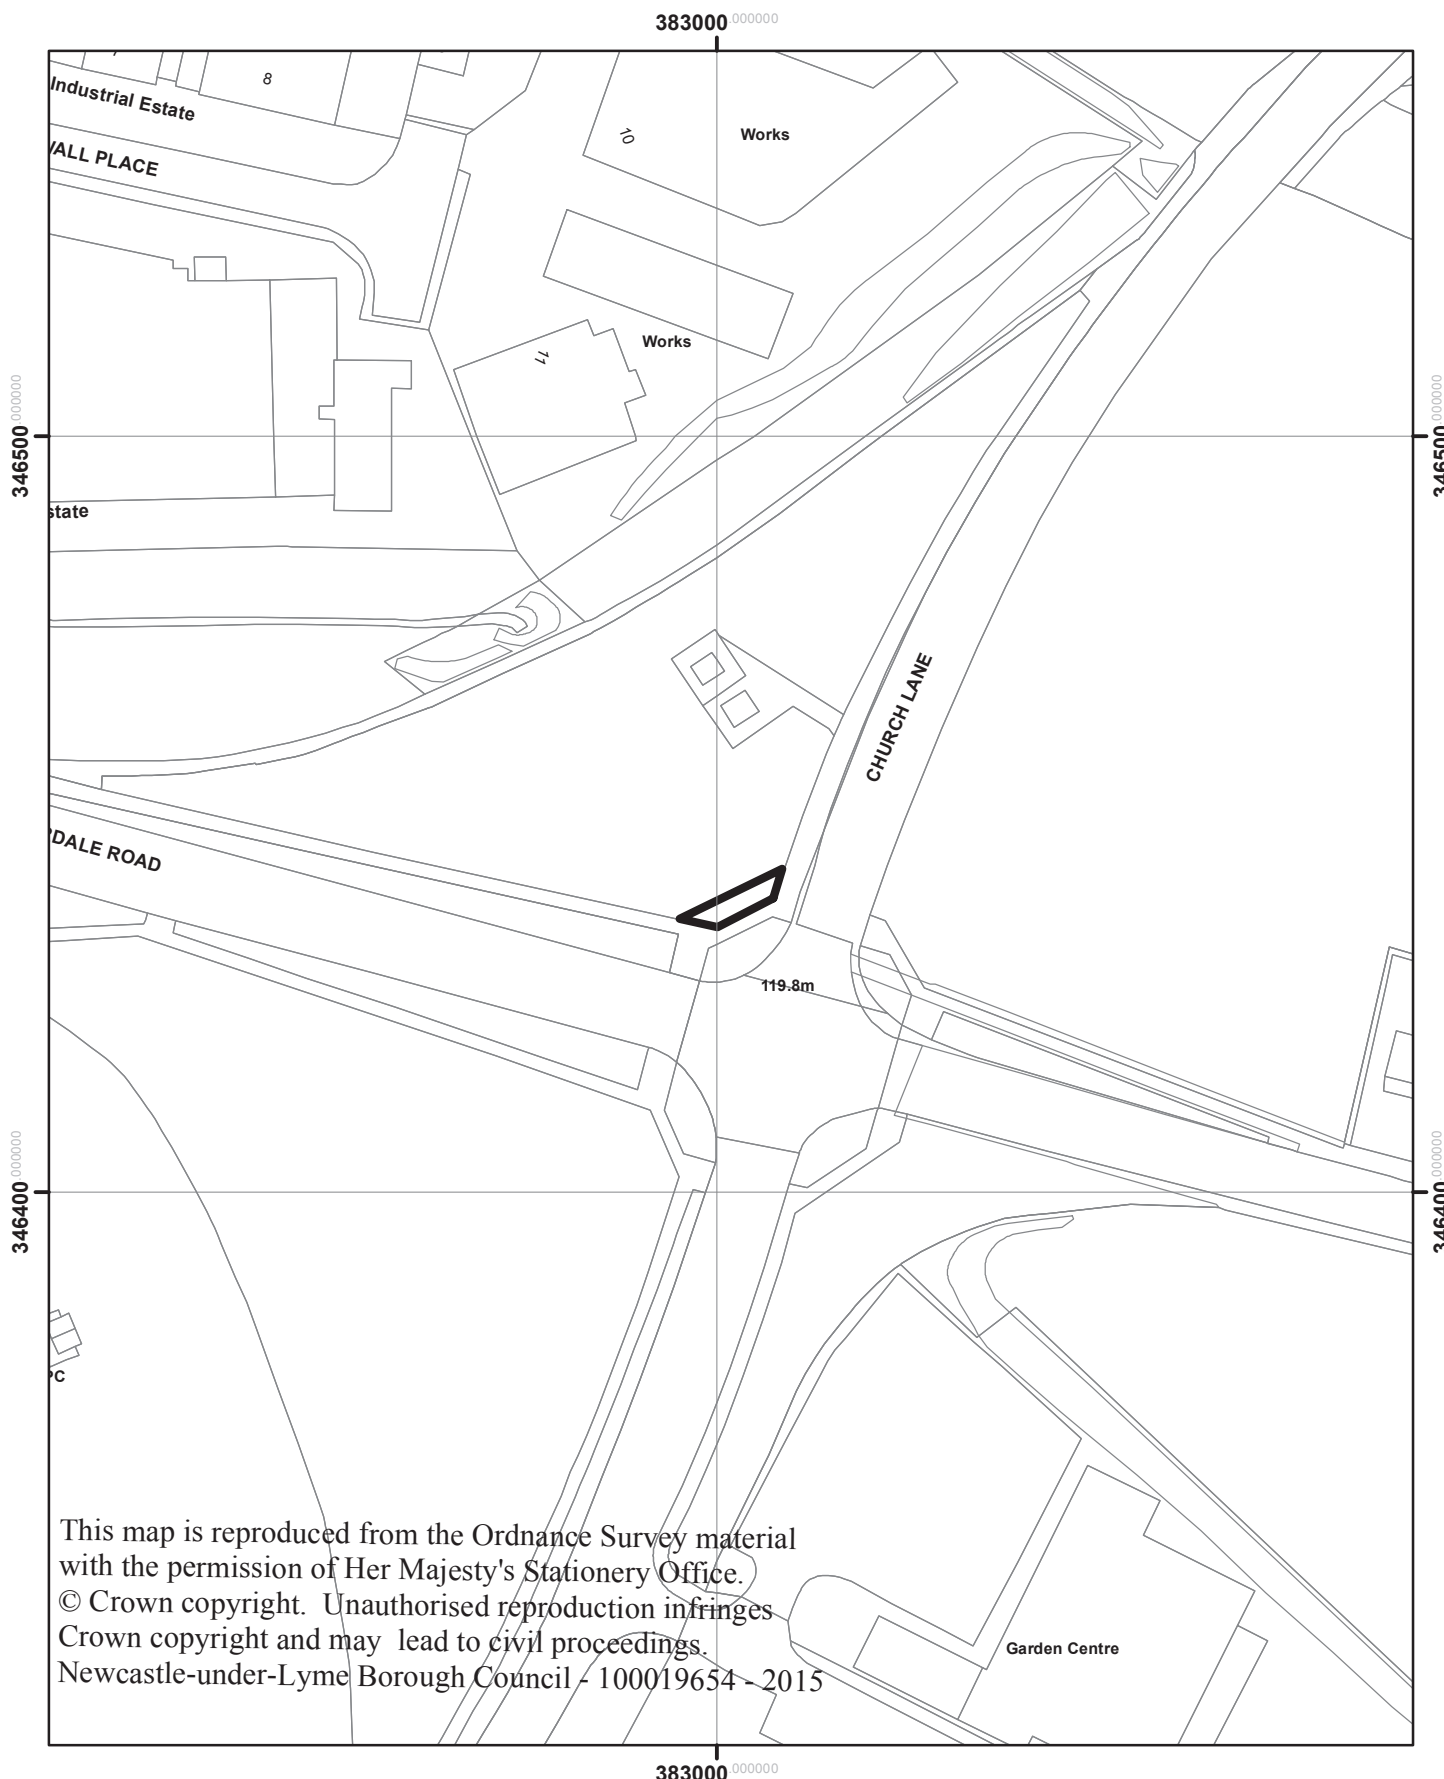

Corner of Cemetery Lane and
Silverdale Road, Poolfields
15/00945/DEEM3

This map is reproduced from the Ordnance Survey material with the permission of Her Majesty's Stationery Office.
© Crown copyright. Unauthorised reproduction infringes Crown copyright and may lead to civil proceedings.
Newcastle-under-Lyme Borough Council - 100019654 - 2015